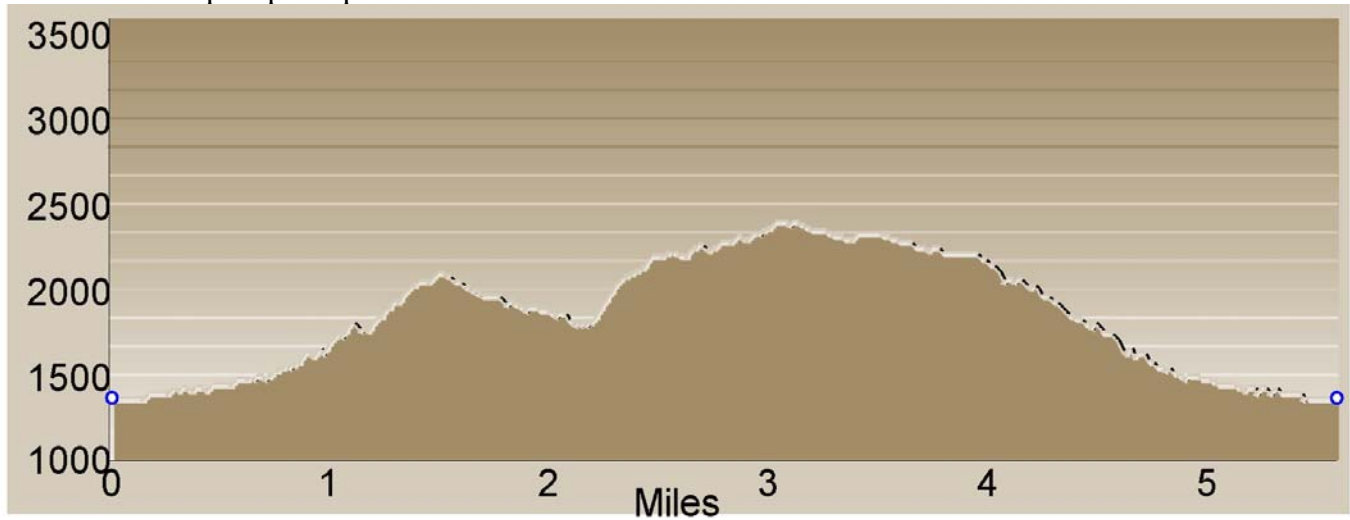

Silvermine Pump Gap Loop:

Silvermine – north part of Pump Gap Loop – AT Lover’s Leap Ridge to Silvermine:

Alternate start (part way down road from Tanyard Gap) Pump Gap Loop: