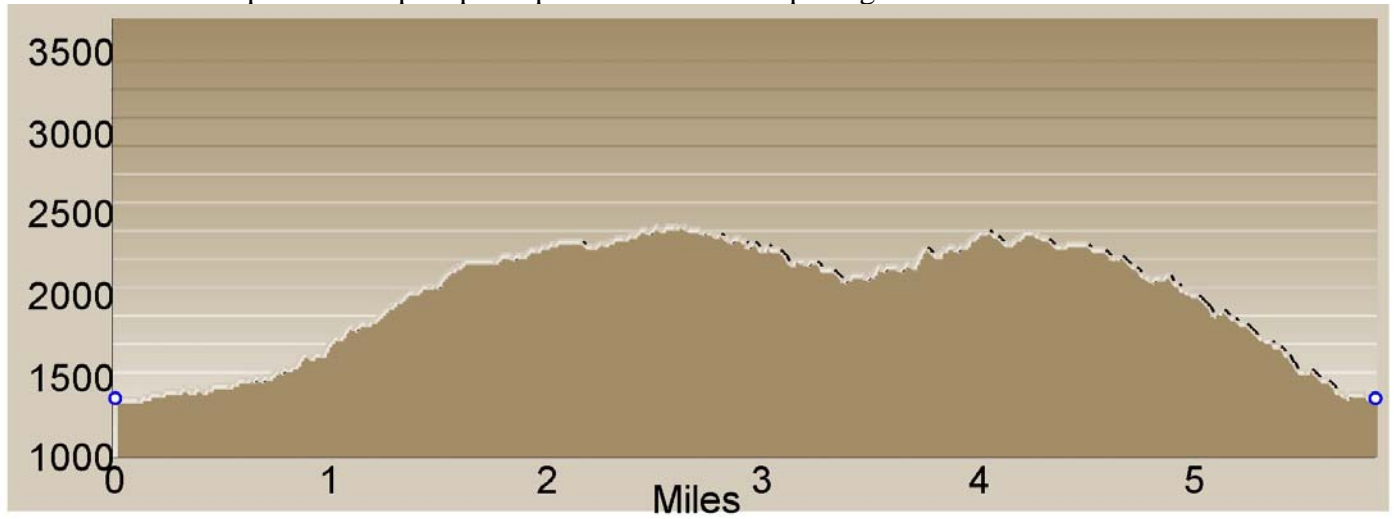

Silvermine Pump Gap Loop:

Silvermine – north part of Pump Gap Loop – AT Lover’s Leap Ridge to Silvermine:

Alternate start (part way down road from Tanyard Gap) Pump Gap Loop: